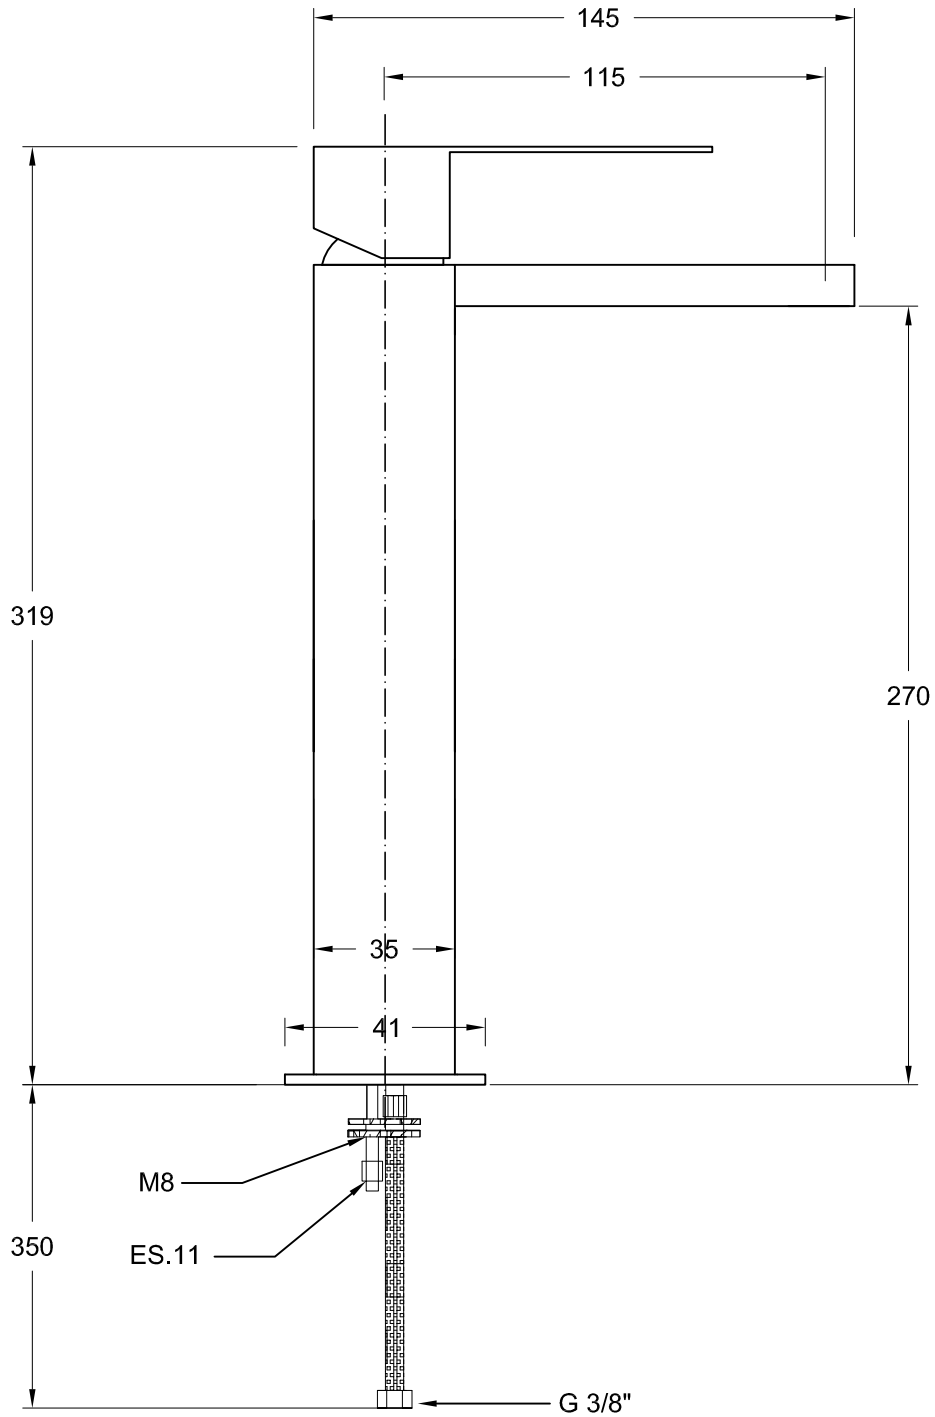

APP

cod. 43 10027

Miscelatore monocomando prolungato per lavabo con scarico clic-clac 1" ¼
Single lever extended washbasin mixer with 1" ¼ click-clack waste.

Ricambi / spare parts:

Ø 25

cod. 19140

cod. 19440