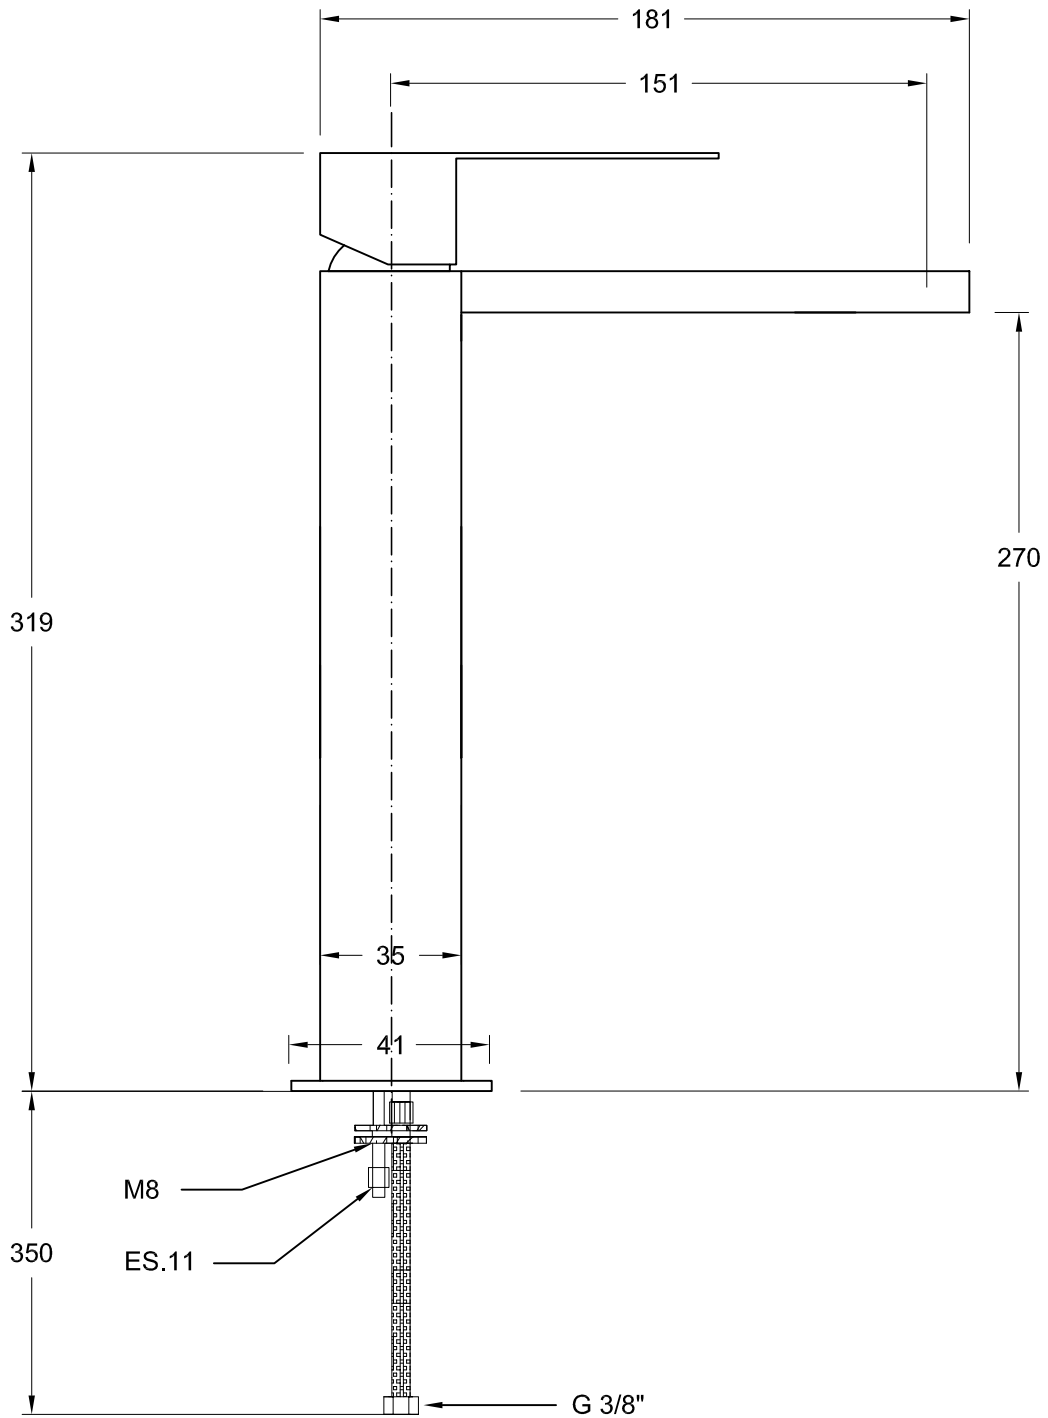

APP

cod. 43 10217

Miscelatore monocomando prolungato per lavabo con scarico clic-clac 1" ¼
Single lever extended washbasin mixer with 1" ¼ click-clack waste.

Ricambi / spare parts:

Ø 25

cod. 19140

cod. 19440