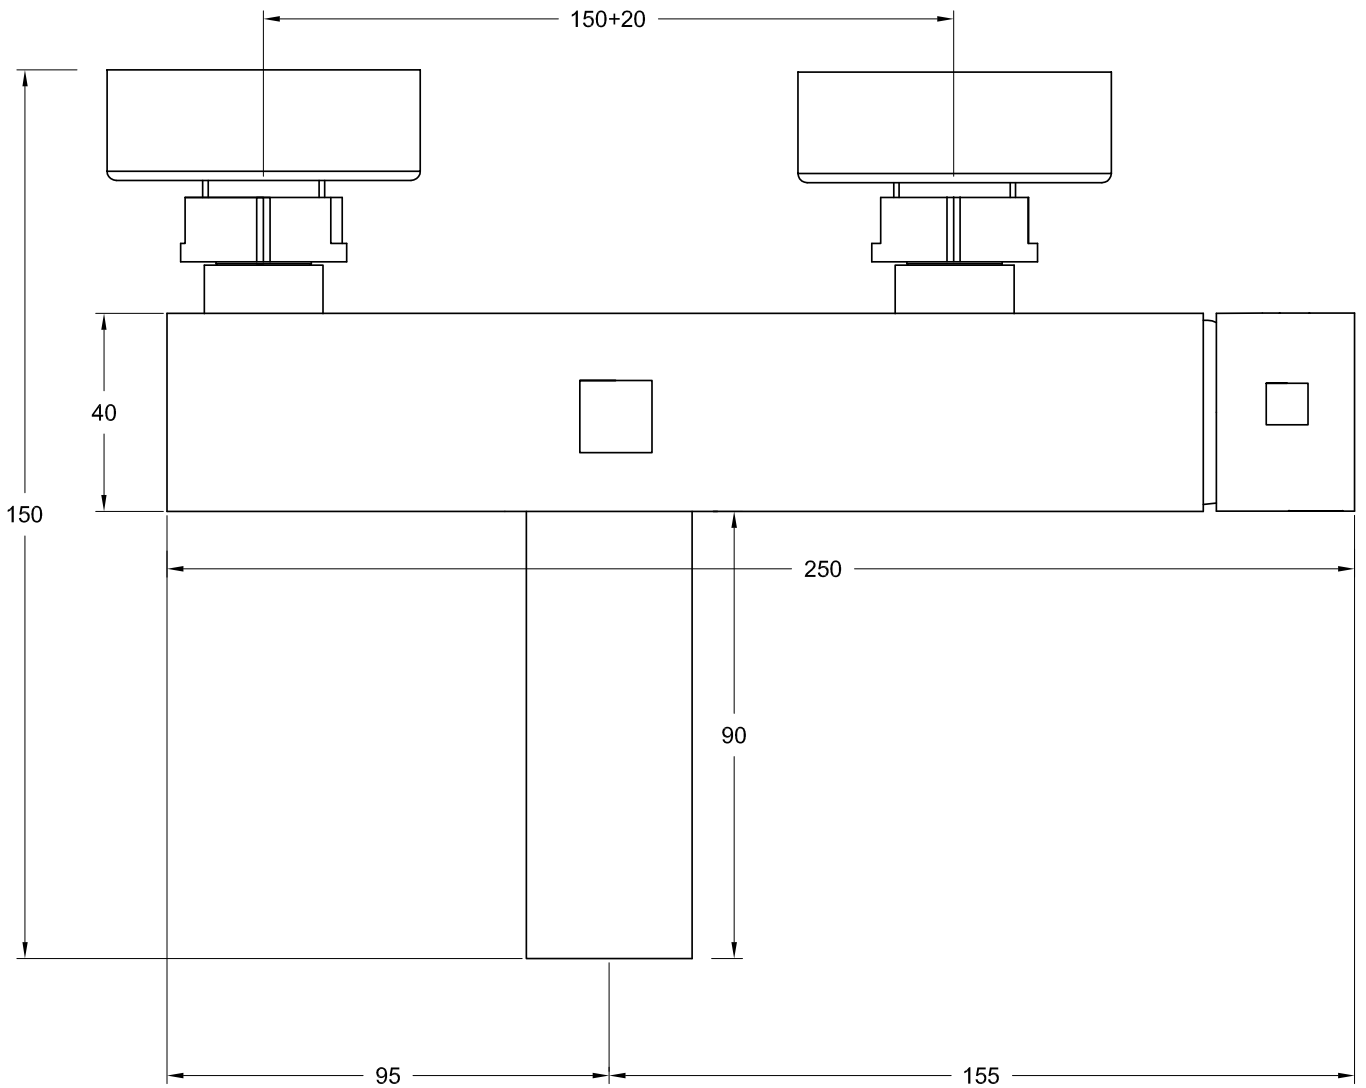

APP

cod. 43 30040

Miscelatore monocomando vasca/doccia esterno.
Wall-mounted single lever bathtub/shower mixer.

Ricambi / spare parts:

Ø 35

cod. 19110