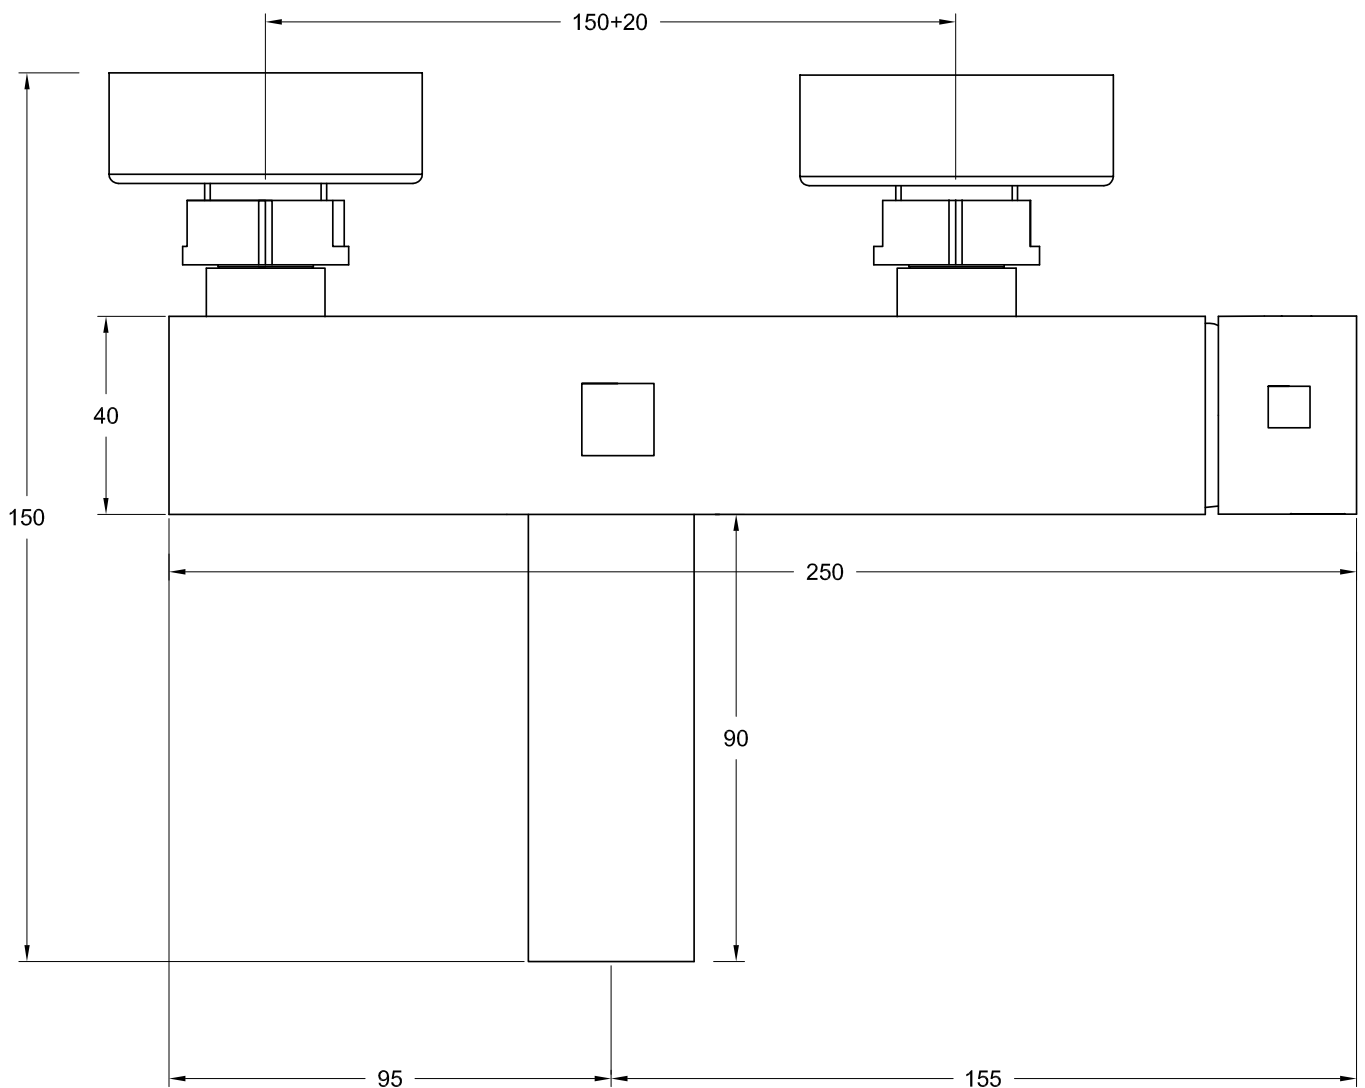

## cod. 43 30140

Miscelatore monocomando vasca/doccia esterno e set doccia in ottone.  
Wall-mounted single lever bathtub/shower mixer and brass shower set.

## cod. 43 30240

Miscelatore monocomando vasca/doccia esterno e set doccia in ABS.  
Wall-mounted single lever bathtub/shower mixer and ABS shower set.

Ricambi / spare parts:

Ø 35  
cod. 19110

APP

Dettaglio set doccia.  
Shower set detail.