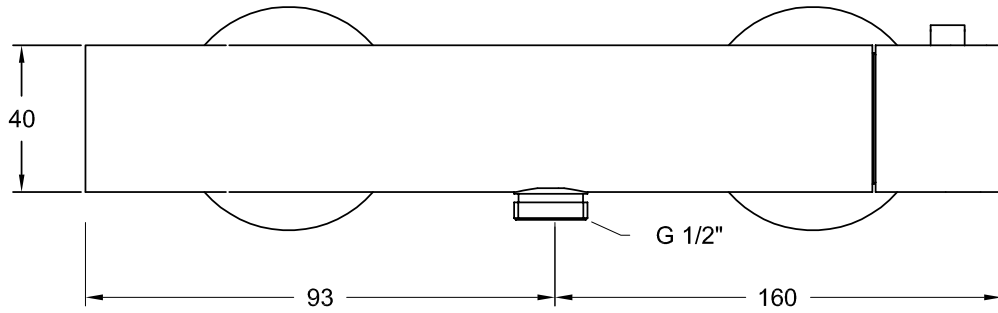

APP

cod. 43 40010

Miscelatore monocomando esterno con attacco doccia inferiore.

Wall-mounted single lever external shower mixer with lower shower outlet.

Ricambi / spare parts:

Ø 35

cod. 19110