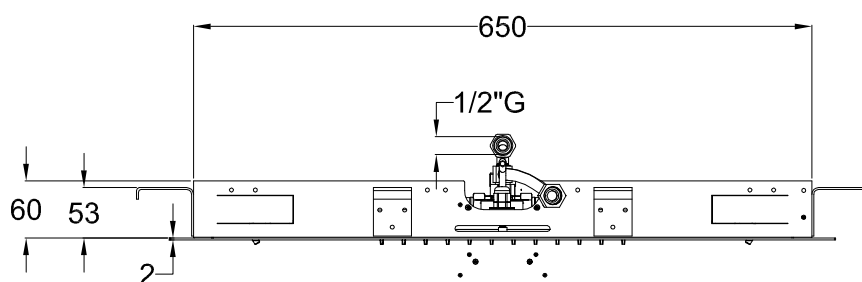

CROMOTERAPIA CHROMOTHERAPY

cod. 2760

Soffione doccia da incasso con cromoterapia 9 colori, getto a cascata e getto a pioggia.

Built-in shower head with chromotherapy 9 colors, cascade flow and rain flow.