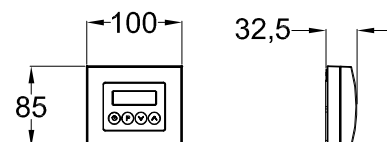

CROMOTERAPIA CHROMOTHERAPY

cod. 2760

Soffione doccia da incasso con cromoterapia 9 colori, getto a cascata e getto a pioggia.

Built-in shower head with chromotherapy 9 colors, cascade flow and rain flow.