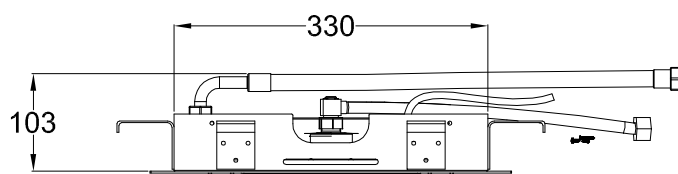

CROMOTERAPIA CHROMOTHERAPY

cod. 2760

Soffione doccia da incasso con cromoterapia 9 colori, getto a cascata e getto a pioggia.

Built-in shower head with chromotherapy 9 colors, cascade flow and rain flow.