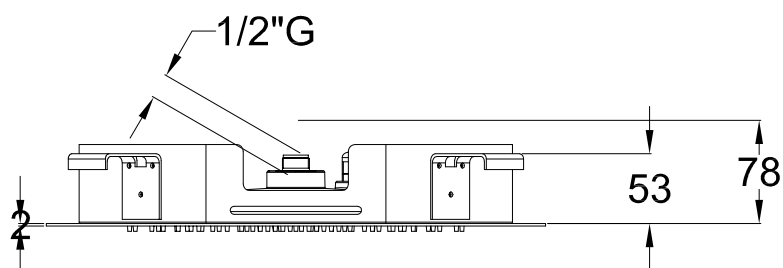

CROMOTERAPIA CHROMOTHERAPY

cod. 2775

Soffione doccia da incasso Ø 380 con cromoterapia 9 colori e getto a pioggia.

Built-in shower head with chromotherapy 9 colors, and rain flow.

CROMOTERAPIA CHROMOTHERAPY