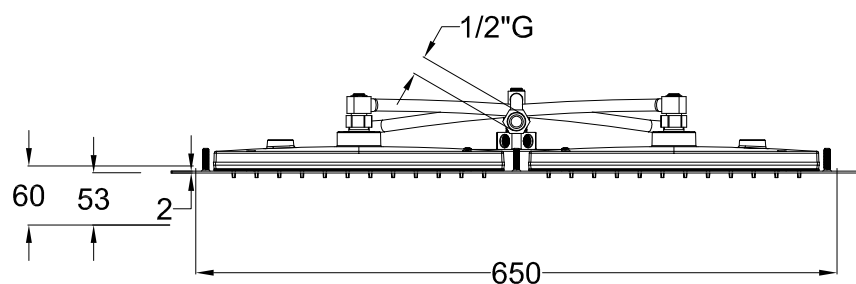

CROMOTERAPIA CHROMOTHERAPY

cod. 2798

Soffione doccia da incasso 700x380 con cromoterapia 9 colori e getto a pioggia.

Built-in shower head 700x380 with chromotherapy 9 colors, and rain flow.

CROMOTERAPIA CHROMOTHERAPY