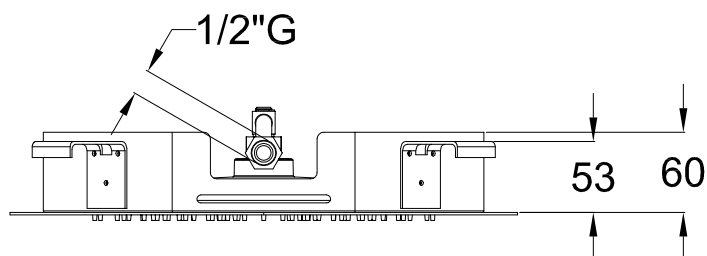

CROMOTERAPIA CHROMOTHERAPY

cod. 2800

Soffione doccia da incasso 600x380 con cromoterapia 9 colori e getto a pioggia.

Built-in shower head 600x380 with chromotherapy 9 colors, and rain flow.

CROMOTERAPIA CHROMOTHERAPY