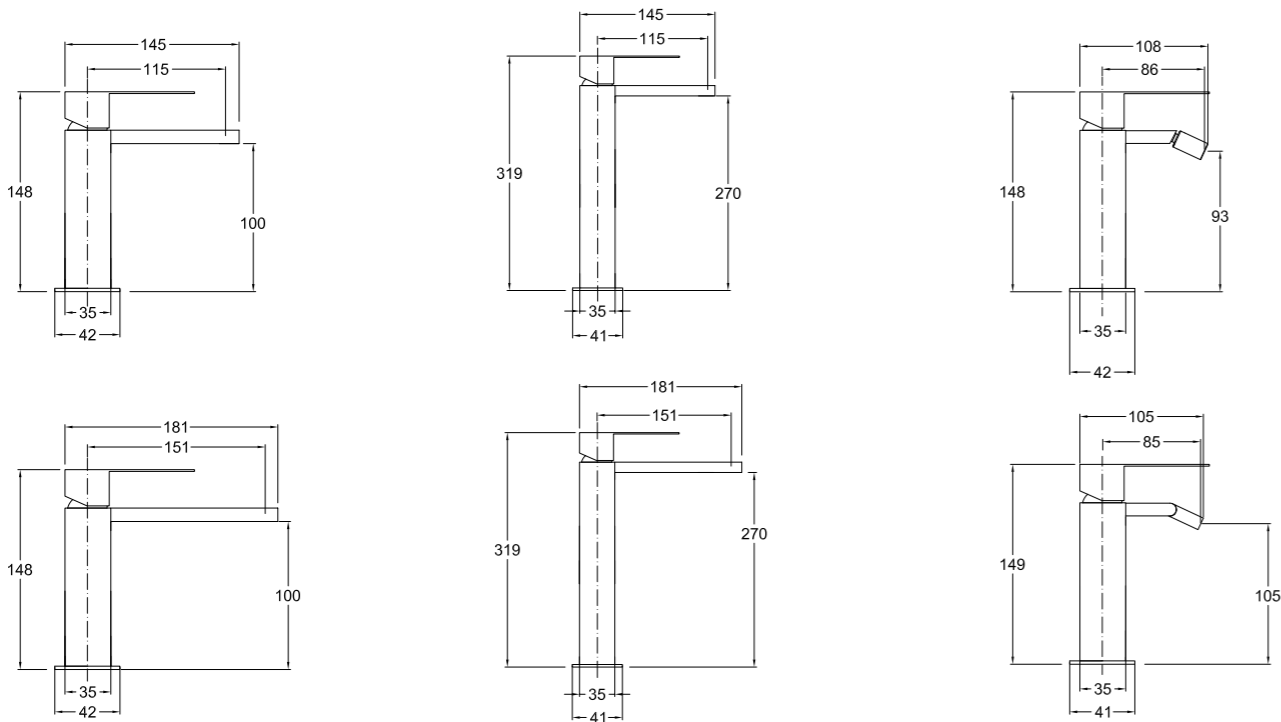

01 Miscelatore monocomando per lavabo con scarico automatico 1" ¼
Single lever washbasin mixer with 1" ¼ automatic waste.

03 Miscelatore monocomando prolungato per lavabo con scarico clic-clac 1" ¼
Single lever extended washbasin mixer with 1" ¼ click-clack waste.

04 Miscelatore monocomando bidet con scarico automatico 1" ¼
06 Single lever bidet mixer with 1" ¼ automatic waste.

05 Miscelatore monocomando bidet con scarico clic-clac 1" ¼
07 Single lever bidet mixer with 1" ¼ click-clack waste.

03

43 10027
Bocca corta/Short spout

43 10127
Bocca lunga/Long spout

06

43 20016 B1

07

43 20017 B1

02 Miscelatore monocomando per lavabo con scarico clic-clac.
Single lever washbasin mixer with click-clack waste.