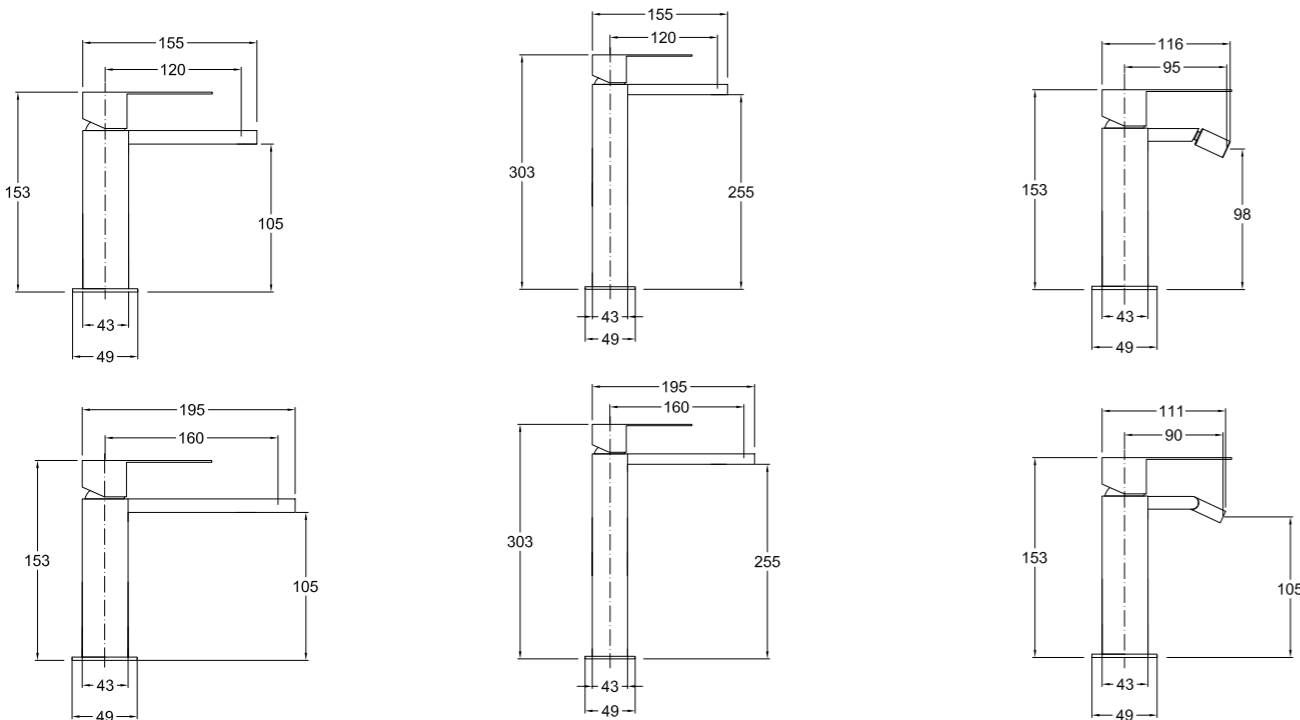

40 10116
Bocca lunga/Long spout

02

40 10017
Bocca corta/Short spout

40 10117
Bocca lunga/Long spout

04

40 20016

05

40 20017

40 10410
Bocca/Spout L 200 mm

10

40 30040

11

40 30140

12

40 30240

09