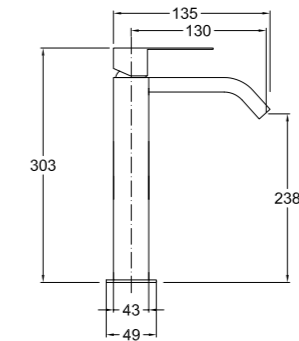

01

38 10016
Bocca corta/Short spout

38 10116
Bocca lunga/Long spout

02

38 10016
Bocca corta/Short spout

38 10116
Bocca lunga/Long spout

03

38 10027
Bocca corta/Short spout

38 10127
Bocca lunga/Long spout

01 Miscelatore monocomando per lavabo con scarico automatico 1" ¼
Single lever washbasin mixer with 1" ¼ automatic waste.

02 Miscelatore monocomando per lavabo con scarico clic-clac.
Single lever washbasin mixer with click-clack waste.