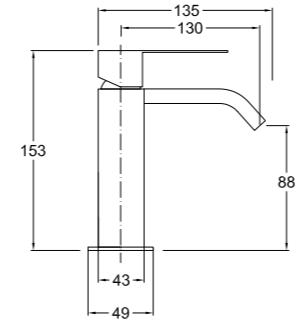

01

38 10016
Bocca corta/Short spout

38 10116
Bocca lunga/Long spout

02

38 10016
Bocca corta/Short spout

38 10116
Bocca lunga/Long spout

03

38 10027
Bocca corta/Short spout

38 10127
Bocca lunga/Long spout

01 Miscelatore monocomando per lavabo con scarico automatico 1" ¼
Single lever washbasin mixer with 1" ¼ automatic waste.

02 Miscelatore monocomando per lavabo con scarico clic-clac.
Single lever washbasin mixer with click-clack waste.