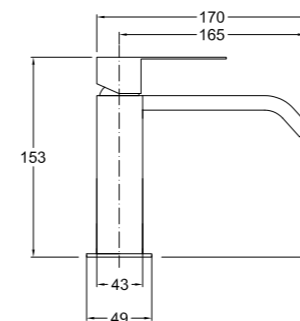

01

38 10016
Bocca corta/Short spout

38 10116
Bocca lunga/Long spout

02

38 10016
Bocca corta/Short spout

38 10116
Bocca lunga/Long spout

03

38 10027
Bocca corta/Short spout

38 10127
Bocca lunga/Long spout

01 Miscelatore monocomando per lavabo con scarico automatico 1" ¼
Single lever washbasin mixer with 1" ¼ automatic waste.

02 Miscelatore monocomando per lavabo con scarico clic-clac.
Single lever washbasin mixer with click-clack waste.