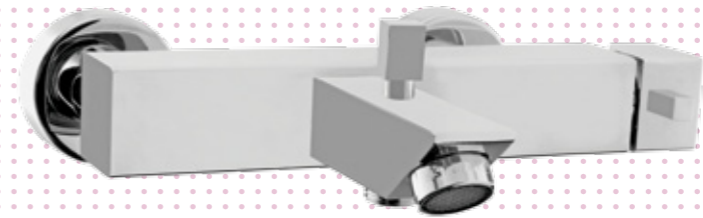

08

55 30040

09

55 30140

10

55 32040