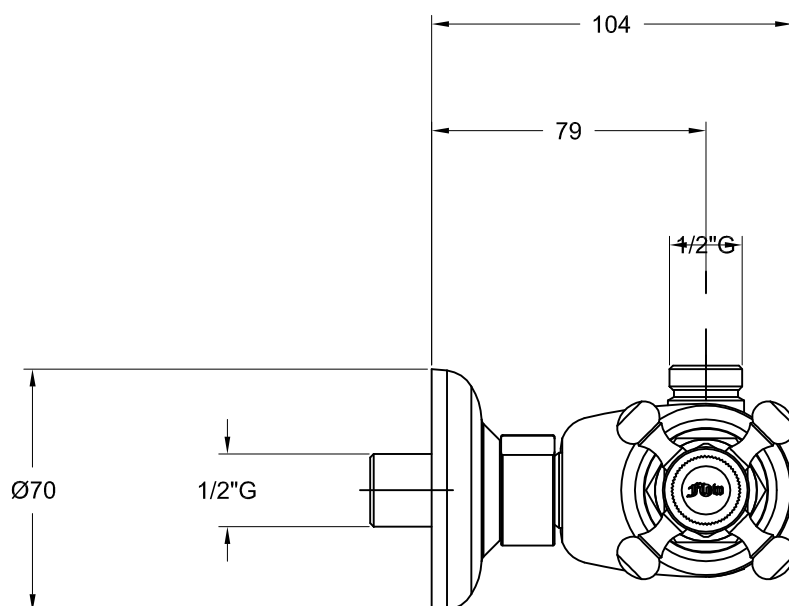

EPOQUE

cod. 95 420

Miscelatore doccia esterno termostatico con uscita superiore.
Thermostatic exposed shower mixer upper outlet.