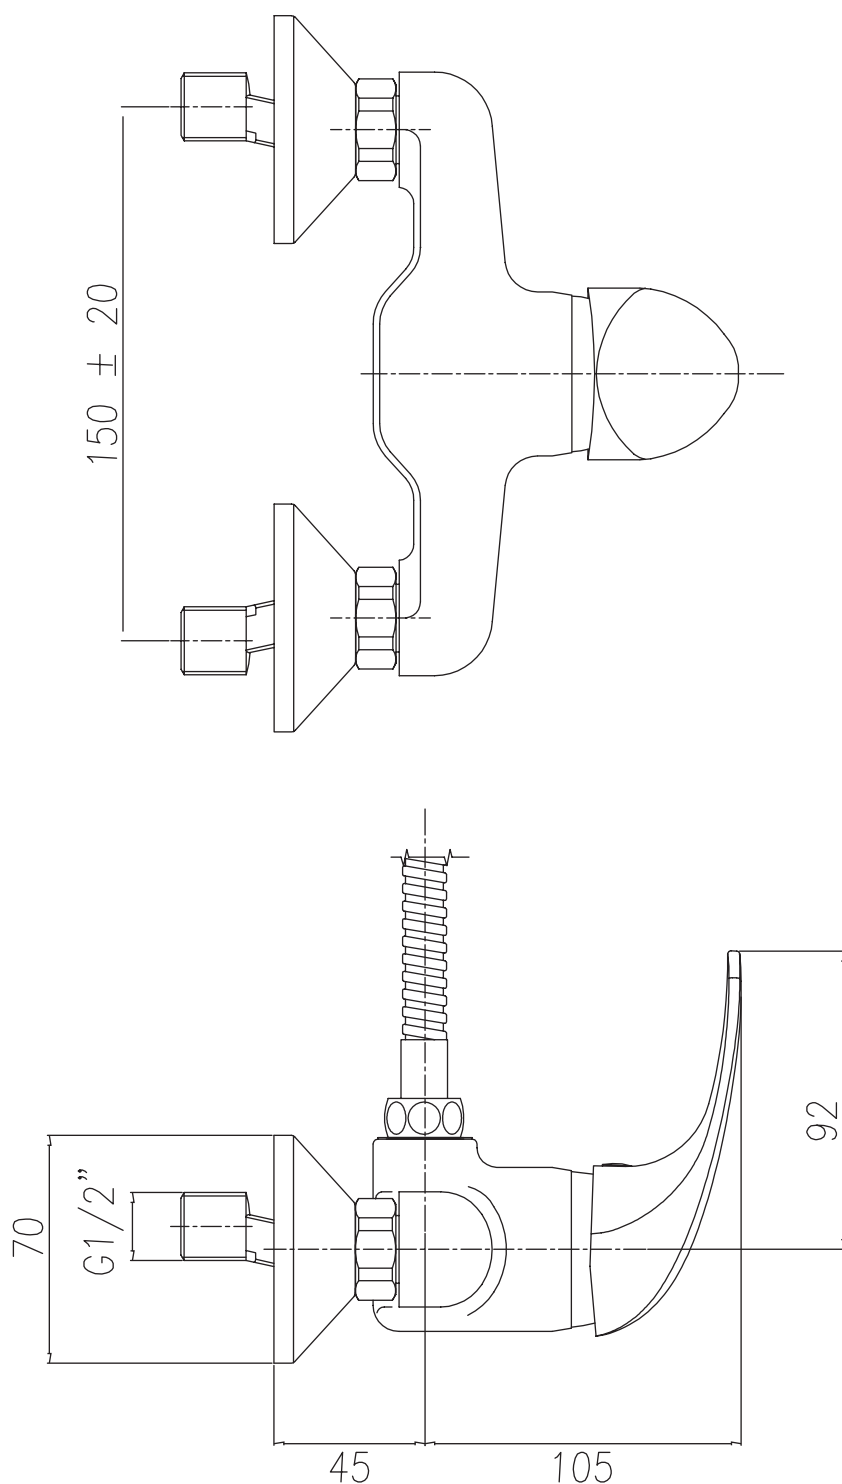

EPOQUE

cod. 74 90010

Miscelatore monocomando esterno con attacco doccia superiore.

Wall-mounted single lever external shower mixer with upper shower outlet.

Ricambi / spare parts:

Ø 35
cod. 19130