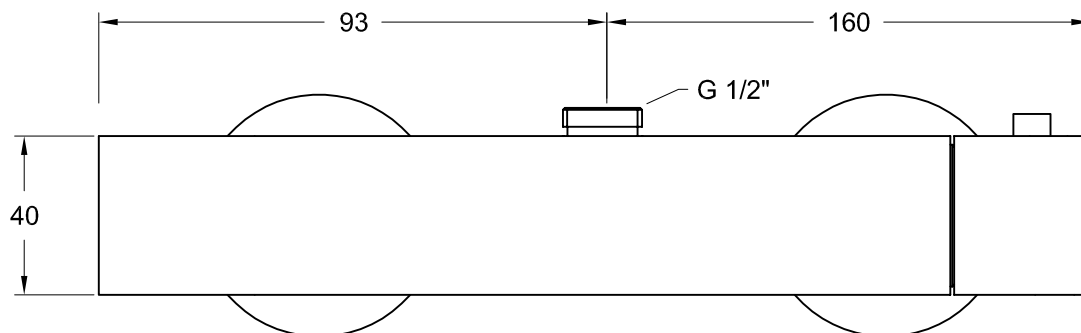

QUANTUM

cod. 45 40210

Miscelatore monocomando esterno con attacco doccia superiore.

Wall-mounted single lever external shower mixer with upper shower outlet.

Ricambi / spare parts:

Ø 35
cod. 19110