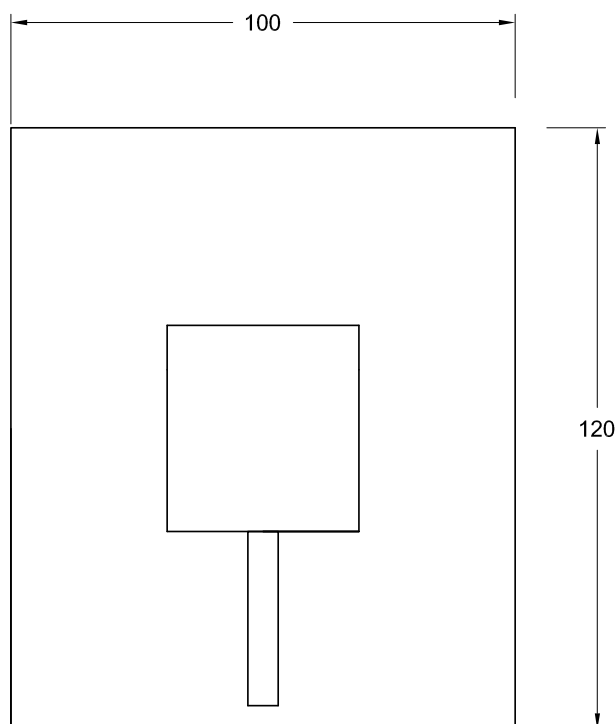

QUANTUM

cod. 45 40020

Miscelatore monocomando doccia incasso.
Built-in single lever shower mixer.

Ricambi / spare parts:

Ø 35
cod. 19110