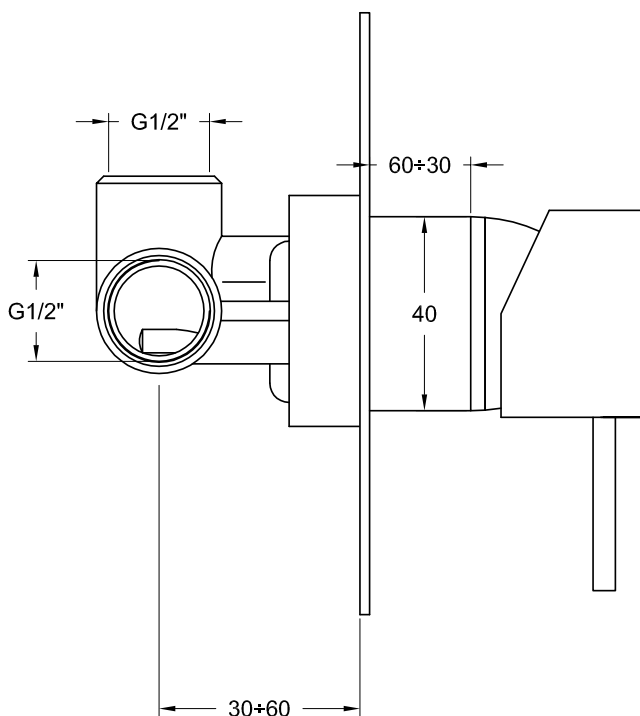

Shower column totally in brass with easy-cleaning brass shower-head, with diverter, silver flexible hose 150 cm, brass hand-shower anti-limestone with adjustable tilting bracket and thermostatic mixer 95 120 CR.

# QUANTUM

**cod. 45 40210**

Miscelatore monocomando esterno con attacco doccia superiore.

Wall-mounted single lever external shower mixer with upper shower outlet.

Ricambi / spare parts:

Ø 35  
cod. 19110

# QUANTUM

**cod. 95 120 CR**

Miscelatore doccia esterno termostatico con uscita superiore.  
Thermostatic exposed shower mixer upper outlet.

# QUANTUM

**cod. 45 40020**

Miscelatore monocomando doccia incasso.  
Built-in single lever shower mixer.

Ricambi / spare parts:

Ø 35  
cod. 19110