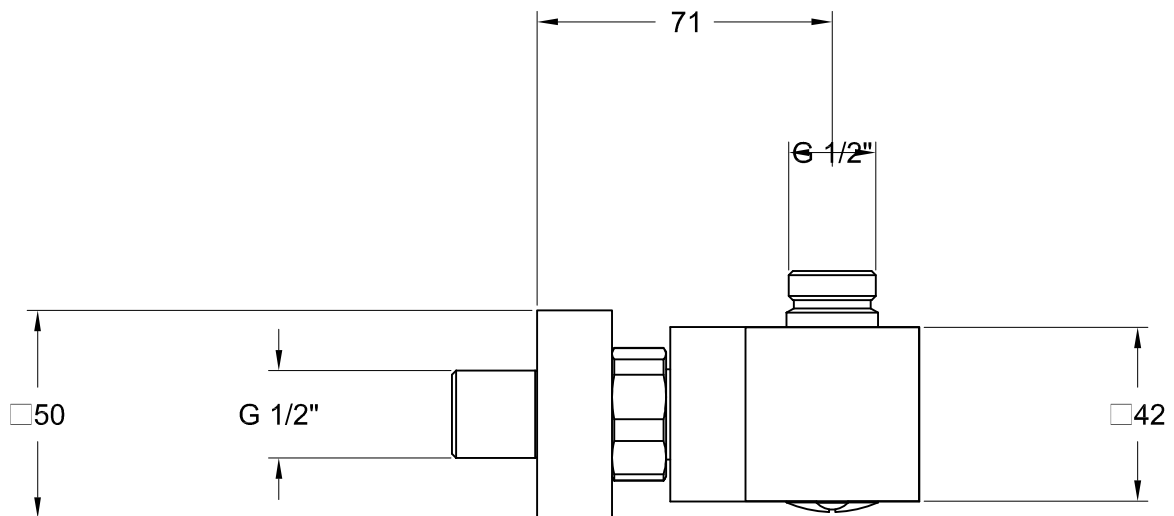

QUANTUM

cod. 95 120 CR

Miscelatore doccia esterno termostatico con uscita superiore.
Thermostatic exposed shower mixer upper outlet.