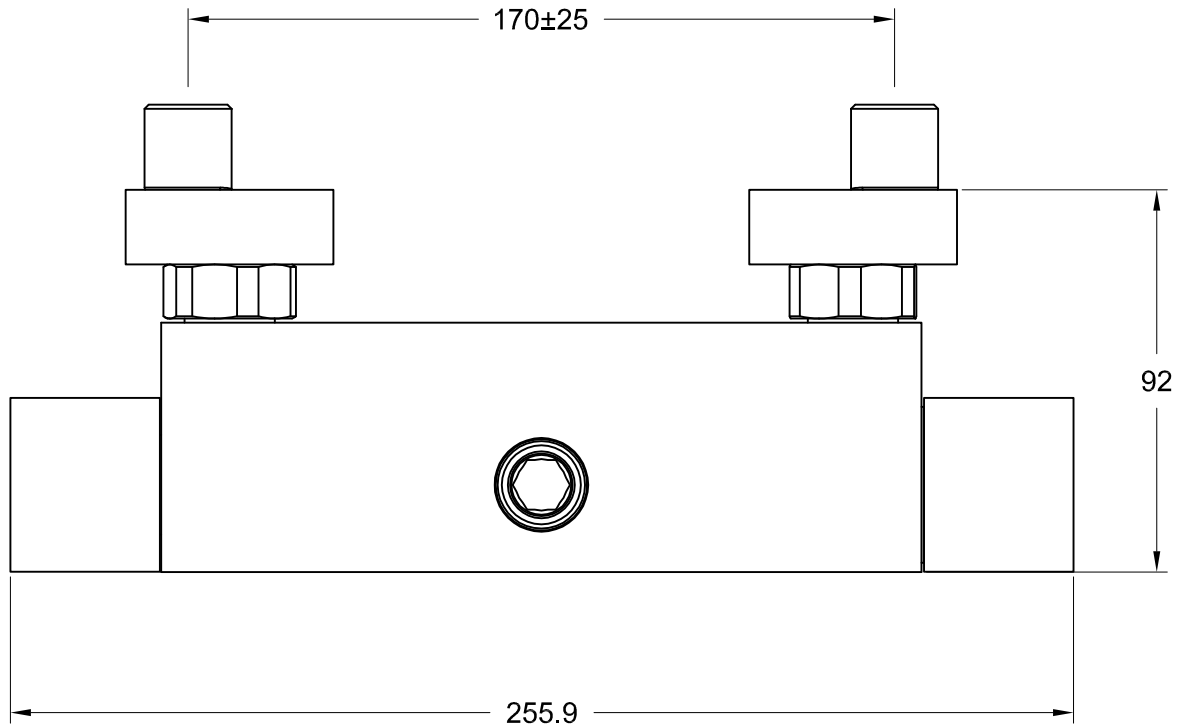

QUANTUM

cod. 95 120 CR

Miscelatore doccia esterno termostatico con uscita superiore.
Thermostatic exposed shower mixer upper outlet.