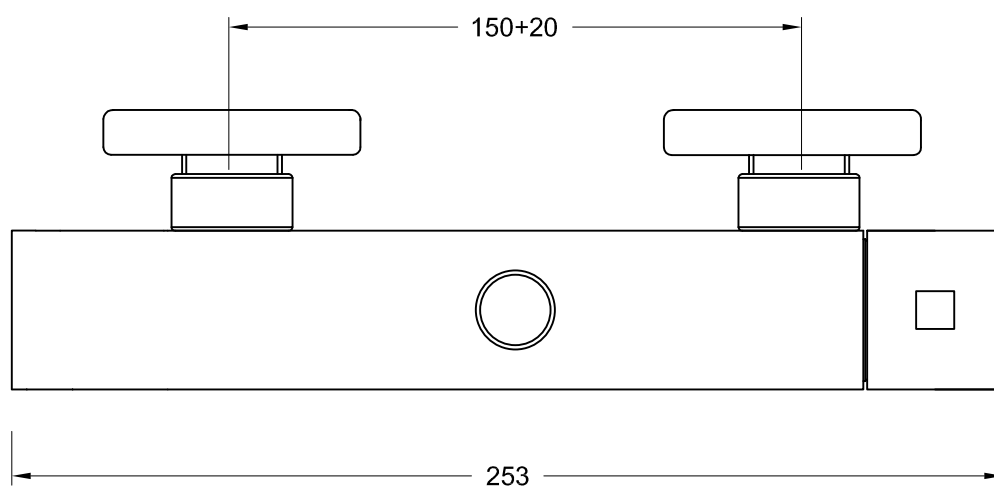

QUANTUM

cod. 45 40210

Miscelatore monocomando esterno con attacco doccia superiore.

Wall-mounted single lever external shower mixer with upper shower outlet.

Ricambi / spare parts:

Ø 35
cod. 19110